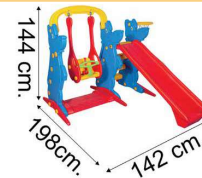

Columpio con tobogán y canasta
Slide with swing and basquet

Ref. 918