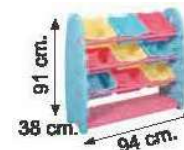

Estantería cubetas
Cuvette shelving

Ref. 889