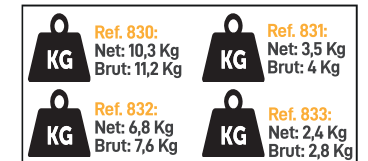

Ref. 892 R/A - A/V

Ref. 892 R/A

Ref. 892 A/V

+3
Años/Age

Pack losetas sensoriales
Sensory tiles

Ref. 830
 Ref. 831
 Ref. 832
 Ref. 833

Ref. 830:
 Pack 6 50x50 cm
 Sensory tiles 50x50 cm

Ref. 831:
 Pack 6 30x30 cm
 Sensory tiles 30x30 cm

Ref. 832:
 Pack 4 50x50 cm
 Sensory tiles 50x50 cm

Ref. 833:
 Pack 4 30x30 cm
 Sensory tiles 30x30 cm

+3
Años/Age

Panel líquido táctil
Liquid dual touch pad

Ref. 606

+3
Años/Age

Panel líquido relajante
Translucent stress relief pad