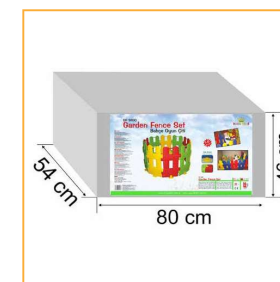

Valla plástico - 10 pcs.
Garden fence set - 10 pcs.

Ref. 891

+24
Meses/Month

+24
Meses/Month

Parquecito redondo
Round ball area

Ref. 885

+3
Años/Age

KG Net: 7,0 Kg
Brut: 8,80 Kg