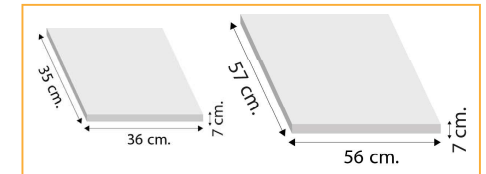

Caja mágica - 12 pcs.
Magic box - 12 pcs.

Ref. 892 R/A - A/V

+3
Años/Age

Pack losetas sensoriales
Sensory tiles

Ref. 830
Ref. 831
Ref. 832
Ref. 833

+3
Años/Age