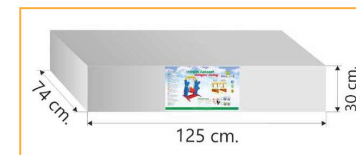

Columpio con tobogán y canasta
Slide with swing and basquet

Ref. 918